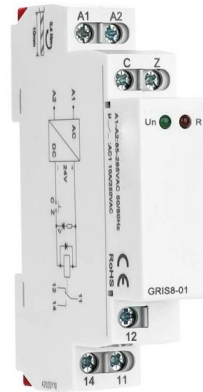

Switch Prices , Electrical

Electrical switch prices in Harare Zimbabwe. Buy durable switches online from ZBMS. We supply smart (digital) with wifi & app control features

[Contact Us](#)