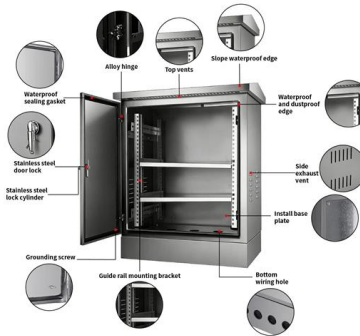

Z-type cable tray support

Overview

Hold Down Clamp also known as Z clamp is a quick & easy method of securing GRP Cable tray/Cable ladders to the supporting structure. When developing our cable support OBO can offer reliable solutions for systems, three attributes are at the routing and fastening cables securely core of what we do: efficiency, resili- for each of these installation challenge-ience and safety. 13100 8500 70° Z-Cable Rack ST37, 3m, SH 40x5 hot-dip galvanized (TFVZ) 10 crosspieces 120x2mm, SH press cut 40x9 Akman Montage GmbH © 2026 All rights reserved. As the industry leader in cable tray, Eaton offers one of the widest ranges of B-Line series cable management solutions available in the market today. Elecload offers a variety of Tray Supports to provide a sturdy and reliable foundation for your cable tray systems. You can buy online at the lowest price and find high-quality GI (Galvanized Iron) C Channels and Z Supports. Named for its distinctive Z-shaped side rails, this design enhances rigidity and load.

[Contact Us](#)

Ladder cable tray z type

A Z-type ladder cable tray is a specialized structural support system used for organizing and routing electrical wiring, data cables, and plumbing lines

[Contact Us](#)

Fiberglass channel tray , Polyester cable ladder

Download submittals for B-Line series NEMA type cable ladder and tray Eaton's submittal builder tool for B-Line series cable ladder and tray allows you to easily

[Contact Us](#)

Hold down clamp , Z clamp , GRP Cable tray

Hold Down Clamp also known as Z clamp is a quick & easy method of securing GRP Cable tray/Cable ladders to the supporting structure. They have a single