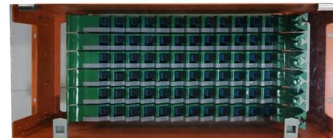

Cable Routing Diagram

Yamaha Yz250 Online-Anleitung: Cable Routing Diagram. 1 "Engine Stop" Button Lead 2 Throttle Cable 3 Clutch Cable 4 Clamp 5 Wireharness 6 Radiator Breather Hose 7 Air Vent Hose 8 Crankcase