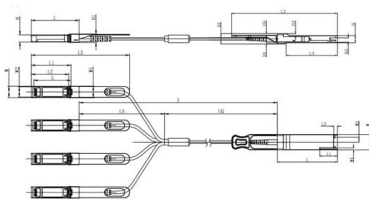

Unit mm

Guangzhou Yikong Automation Equipment Co., Ltd.

We are leading supplier of PLCs, frequency inverters, enjoy best price and best buy at Guangzhou Yikong Automation Equipment Co., Ltd.

[Contact Us](#)

Yikong 1/10 OffRoad RC Truck

The Yikong YK41012, an advanced RC crawler built upon its well-established LCG (Low Centre of Gravity) 1/10th chassis platform. This new model is engineered for extreme crawling stability and

[Contact Us](#)