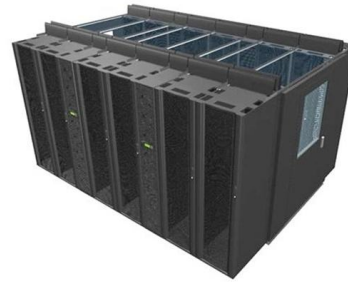

Explosion-proof distribution boxes are designed to safely control and distribute electrical power in hazardous environments, preventing ignition risks.

[Contact Us](#)

Explosion Proof Plug and Socket, Junction Box Price,

We provide Explosion proof various equipment's like plug and socket, junction box, cable glands and control panel assembly in UAE as per ATEX standard &

[Contact Us](#)