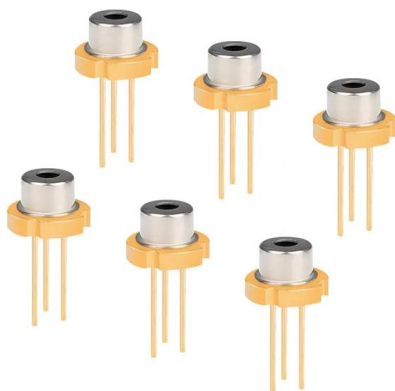

Electric Panel Installation Method Statement

This document provides a method statement for installing and terminating electric panels and distribution boxes. It outlines 4 steps: 1) Pre-installation preparation

[Contact Us](#)