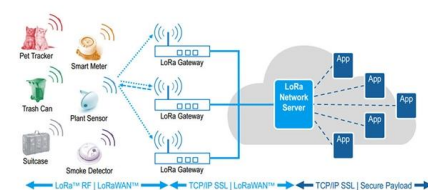

How to Install Explosion-Proof Distribution Box

Regularly inspect the explosion-proof distribution box for any damage to components. The installation inclination of the distribution box should not

[Contact Us](#)