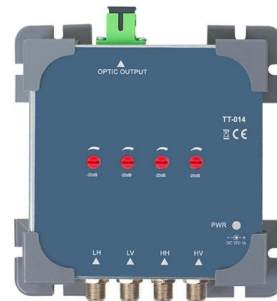

[Contact Us](#)

PMS1280 Distribution Box

1.2. Product Overview Renogy PMS1280 Smart Distribution Box is a centralized direct current (DC) power control hub specially designed for off-grid recreational vehicles, yachts, and motorhomes. The