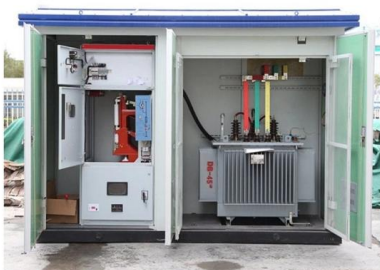

Xiaomi's Latest Smart Home Control Hub with HyperOS:

Xiaomi's latest Smart Home Control Hub, powered by HyperOS, is a testament to Xiaomi's dedication to advancing smart home technology.

[Contact Us](#)