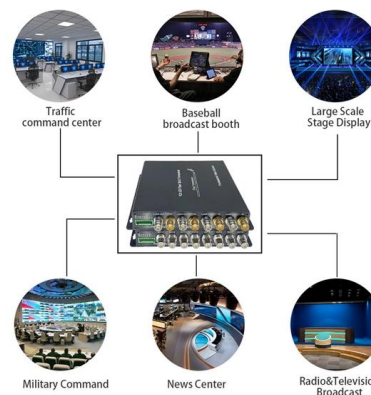

Xiaomi Smart Control Screen: $56 Smart Home Hub

Explore the Xiaomi Smart Control Screen, a $56 smart home hub that controls lights, curtains, and devices with voice and touch.

[Contact Us](#)

Red Dot Design Award: Smart Power Distribution Box

About Smart Power Distribution Box System This smart electric box can be the heart of an entire home control system. Each of the many product modules, including

[Contact Us](#)

These are the mijia Hub Gateway devices Compatible

Mijia Smart Multi-Mode Gateway has two models - ZNDMWG03LM (China model) and ZNDMWG02LM / YTC4044GL (Euro model). Both these models

[Contact Us](#)

Xiaomi TV Box S (3rd Gen)

Xiaomi TV Box S (3rd Gen): 4K UHD image quality, Dolby Vision, 6nm high-performance platform

[Contact Us](#)

Top 10 Smart Home Distribution Boxes for