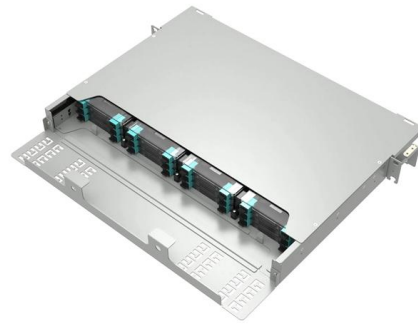

Xiaomi TV Box S (3rd Gen) , Xiaomi UK , All Specs,

Ask Google Assistant to find films, stream apps, play music, and control the TV--all with your voice. You can even get answers and control smart home devices this

[Contact Us](#)

Xiaomi's Latest Smart Home Control Hub: A Game

Discover Xiaomi's latest Smart Home Control Hub, a revolutionary device that simplifies home automation. With its advanced compatibility, intuitive

[Contact Us](#)

Xiaomi Smart Home hub 2 - Xiaomi Experience Store

The Xiaomi Mi Smart Home Hub 2 is an upgraded smart home control center that can connect with your Wi-Fi, Zigbee, and Bluetooth smart devices.

[Contact Us](#)