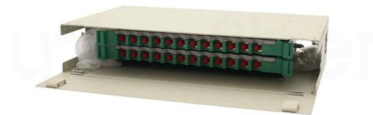

Distribution Box Wiring Principles

?Functionality?: The wiring diagram should clearly reflect the functional requirements of the Distribution box, including the correct connection of power

[Contact Us](#)