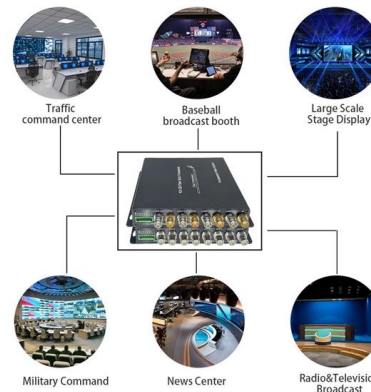

Industrial Ethernet Switches , Supplier , Maisvch

Maisvch is a leading industrial network switch supplier in China, offering managed switches, unmanaged switches, PoE switches, fiber optic switches, and DIN-rail switches, etc. built to meet and exceed

[Contact Us](#)