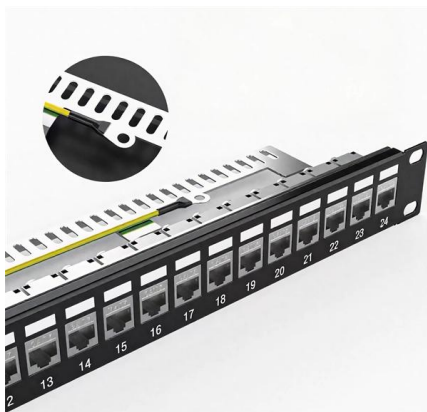

Boost Efficiency with Reliable indonesia distribution box for Your

Discover efficient indonesia distribution box solutions designed for optimal power distribution. Enhance your operations with reliable, durable equipment tailored to your needs.

[Contact Us](#)

Understanding Distribution Boxes: A