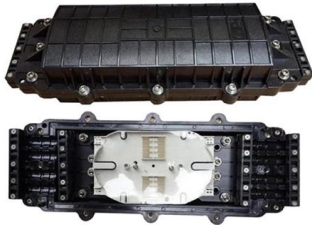

PT Solusi Inti Bersama - Leading Cable Distributor in Indonesia PT Solusi Inti Bersama is one of the largest and most trusted cable distributors in Indonesia. With years of experience, a

[Contact Us](#)

Brand/Durabox - indolistrik

Durabox Box Panel 400x300x200 mm Polyester + Metal IP65 Weatherproof Rp 976.500,00 Rp 1.302.000,00 Add to cart Up to 25% off

[Contact Us](#)

Contact Us

For datasheets, pricing, or custom fiber access solutions, please visit:
<https://frindel.es>