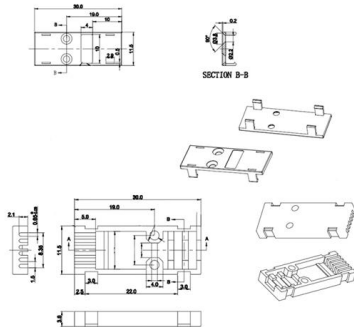

Shop distribution boxes and marshalling boxes for lighting installations, including Hager Klik 4 way to 12 way options in standard, single supply and dual channel formats.

[Contact Us](#)

Fournisseur LED pour professionnel Au Mali