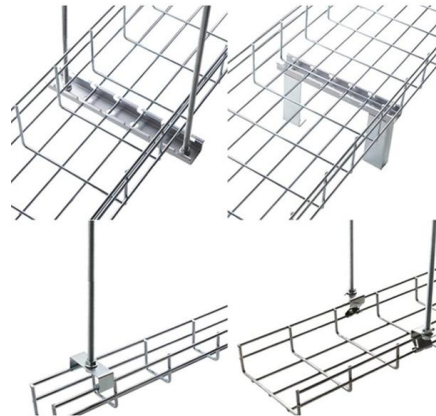

Wholesale of 1200mm deep data center cabinets for intelligent com

---

RackSolutions 24U-48U Data Center Cabinet

Fully enclosed server rack cabinets from 24U-48U. Designed for Data Centers. Rack and Stackable. 1070 mm or 1200 mm overall rack depth. In-stock, Ships Today.

[Contact Us](#)

93604EX, IBM 42U 1200mm Deep Dynamic Expansion Rack , EET

42U 1200mm Deep Dynamic Expansion Rack IBM 42U and 47U 1200 mm Deep Rack offerings are industry-standard 19-inch server cabinets that are designed for high availability IBM System x,

[Contact Us](#)

SYSRACKS Official Store: Racks, Cabinets & Accessories

Whether you're a home techie or a data center manager, Sysracks has the network storage solution for you. Browse our selection of racks, cabinets and accessories

[Contact Us](#)