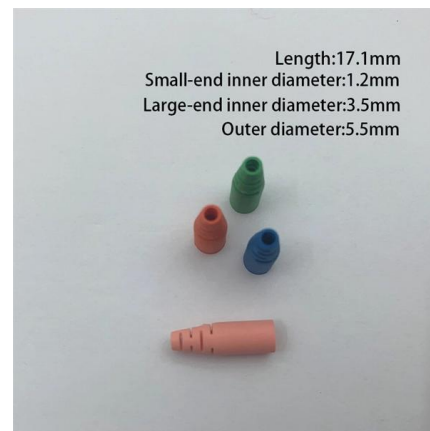

PoE Switches and Industrial Ethernet Switches

X-switches is a professional manufacturer of high-quality PoE switches and industrial Ethernet switches, offering robust, reliable networking solutions for harsh

[Contact Us](#)