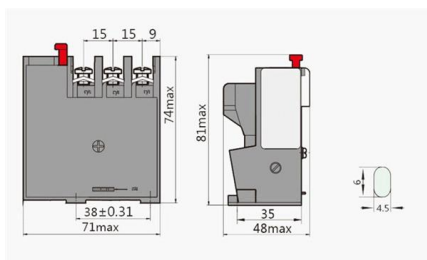

2.5gb Network Switch

Upgrade your network with a 2.5GB switch from Best Buy. Shop now for enhanced speed and reliability in your home or office network!

[Contact Us](#)

YuanLey 2.5G Switch , Multi-Gigabit Ethernet Switch for Gaming & NAS

Discover reliable 2.5G switches with multi-gig connectivity. Ideal for upgrading home, office, and NAS networks with faster, seamless performance.

[Contact Us](#)

Wholesale 2.5G switches, 2.5G switches Factory

These switches support auto-negotiation, allowing them to automatically adapt to connected devices running at 100M, 1G, or 2.5G speeds, ensuring seamless integration with legacy

[Contact Us](#)