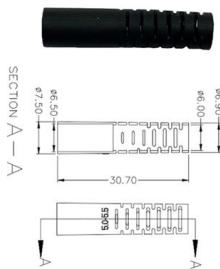

### High Quality 24 Ports Optical Distribution Frame ODF

High Quality 24 Ports Optical Distribution Frame ODF Patch Panel Patch panel is a 19 inch rack mountable panel designed to accommodate virtually any standard