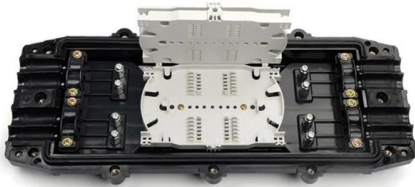

[Contact Us](#)

DT12GY

This kit contains all of the items necessary to complete both ends of a 12 contact assembly using genuine Deutsch DT connectors.

[Contact Us](#)

My Nintendo Store - Nintendo Official Site

Shop at the My Nintendo Store for exclusive Nintendo merchandise, video games in digital and physical formats, Nintendo Switch(TM) systems, and

[Contact Us](#)

DT Series

The Deutsch DT series of connectors are precision engineered with silicone seals to provide positive, weather resistant connections, and to function flawlessly even after hundreds of connect/disconnect

12 Pin Molex Connector, 1 Match Set, w/14-20 AWG

20pcs Molex Power Connector Female .093" Terminal Pins /14-20 AWG Socket Contact

[Contact Us](#)

Pin (Male) 12 Position Standard Circular Connector - Mouser