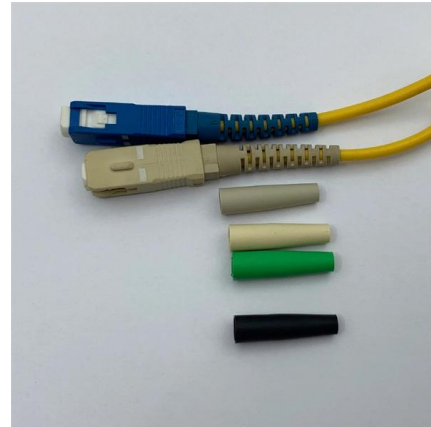

12 Pin Electrical Connector, IP67 for High-end PCB

12 pin electrical connector is based on 12 pogo pins, single row to multi row, male and female, waterproof magnetic pogo pin connector. It has excellent anti

[Contact Us](#)

12 pin connector

Shop for 12 pin connector at Best Buy. Find low everyday prices and buy online for delivery or in-store pick-up

[Contact Us](#)

Pin (Male) 12 Position Standard Circular Connector - Mouser

Pin (Male) 12 Position Standard Circular Connector are available at Mouser Electronics. Mouser offers inventory, pricing, & datasheets for Pin (Male) 12 Position Standard Circular Connector.

[Contact Us](#)