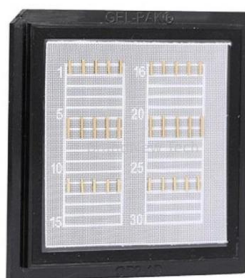

WORLD WIDE WEB JOURNAL Home

O'Reilly & Associates, Inc. 103A Morris St.
Sebastopol, CA United States

[Contact Us](#)