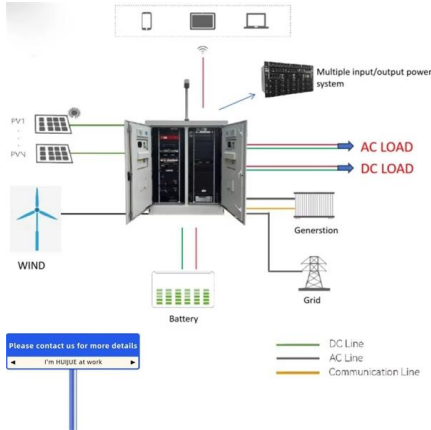

Where can I buy electrical distribution boxes in New Zealand

Best Flush Boxes in NZ , Recessed Wall Boxes , Sparky

Discover a comprehensive selection of the best flush boxes in New Zealand. When it comes to electrical installations, selecting the electrical flush box is crucial. We

[Contact Us](#)

Builders & Meter Boxes NZ , Exterior Electric Meter Box

Our product range of builders & meter boxes provides a durable and strong enclosure that stands out on the building site, making it easy for you to locate and

[Contact Us](#)