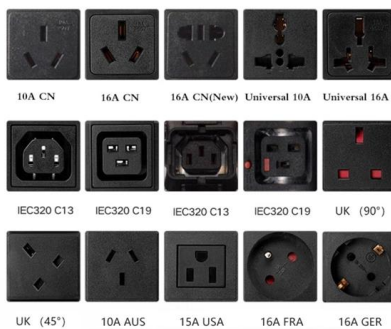

Nationwide supplier of electrical products and supplies, delivering outstanding products & service throughout New Zealand at competitive prices.

[Contact Us](#)

Electrical Boxes & Enclosures

Our electrical enclosures got CE, ROHS certificates, have stronger wear resistance, keep your equipment is well protected in harsh environments.