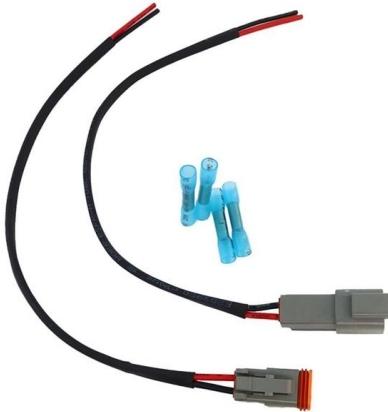

### NEMA and NEC Regulations for Cable Tray Requirements

Follow installation practices to meet cable tray requirements, ensuring proper support, routing, and compliance with safety regulations.

[Contact Us](#)

### NiruTavan

Cable tray is used to conduct electrical conductors (cables, wires, etc.). Using a cable tray for a project brings speed, accuracy, protection, better access ..

[Contact Us](#)

### **A Guide to Installing and Supporting Electrical Cable Trays**

This guide covers the critical steps, from selecting the right electrical cable tray and performing accurate cable fill calculations to managing a safe cable pull through

### **Installation Of Cable In Cable Trays: NEC, Safety**

Cable tray layout must take into consideration the design limits of the cable. To minimize damage and verify integrity after installation, follow the practices