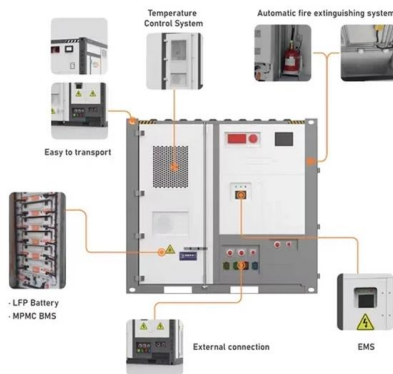

Smart distribution transformers are equipped with remote monitoring, access and control capabilities, which allows them to better control electricity use and direction.

[Contact Us](#)

Intelligent Distribution , Solutions , ABB