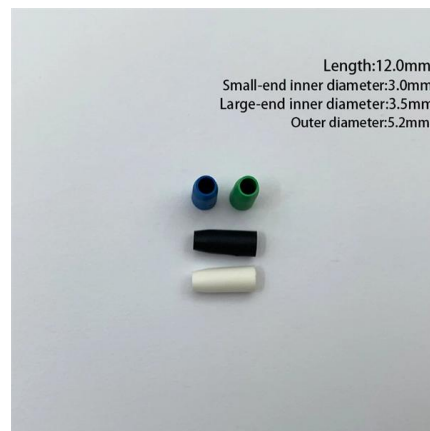

Fiber Optic Cable Types , Omnitron Systems Guide

Single mode fiber is designed with a small size fiber core that allows only one light signal to propagate. This reduces signal loss and enables much longer distances

[Contact Us](#)