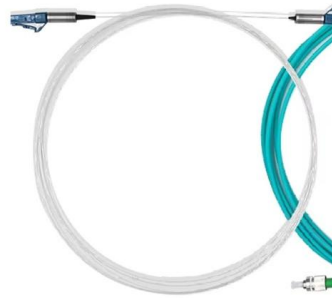

What is the outer diameter of the sheath of a 96-core optical cable

Corning 96 Core Loose Tube Fiber Optic Cable

The figure-8 cable design allows easy, one-step installation, using standard hardware and installation methods. These cables have a medium density

[Contact Us](#)

96F (12Fx8T)_Datasheet

96F(12Fx8T) Multi Loose Tube, Double Sheath Armored OFC Cable Single Mode, ITU-T G.652D This UV Stabilized outdoor cable for applications in harsh conditions. It contains a central gel-filled loose

[Contact Us](#)

Mini ADSS Aerial Self-Supported fibra ASU Fiber Optic Cable 6.0

Key attributes Type Fiber Optic Cable Number of Conductors ≥ 10 Fiber Type G652D Conductor Type Solid Model Number MINI ADSS ASU Brand Name RC Place of Origin Jiangsu, China Brand Name

[Contact Us](#)

96F SM (G657A1 NOVA) Multitube Single Sheath Armor Lite Optical

96F SM (G657A1 NOVA) Multitube Single Sheath Armor Lite Optical Fibre Cable

[Contact Us](#)

12 Core Fiber Optic Cable

Discover 12 core fiber optic cables for FTTH and telecom networks. Explore durable, CE-certified fiber-optic cable options with G652D/G657A2 fibers.