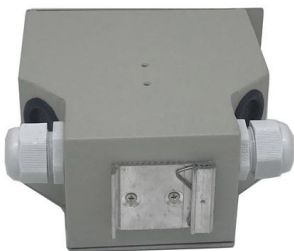

Enbeam OS2 Fibre Optic Cable Loose Tube 96 Core Eca Black

Product Overview Enbeam OS2 Singlemode Fibre Optic Cable Loose Tube 96 Core 9/125 Copolymer Eca Black, part of a huge range of OS2 fibre optic cables fully stocked at Mayflex.

[Contact Us](#)

Outdoor G652D GYTZA Single Mode 4c 12c 36c 72c

High quality Outdoor G652D GYTZA Single Mode 4c 12c 36c 72c 96c Flame Retardant Optical Fiber Cable from China, China's leading product market

[Contact Us](#)

zxcvbn-rs/src/frequency_lists.rs at master

Port of Dropbox's zxcvbn password strength library for Rust - shssochiro/zxcvbn-rs

[Contact Us](#)