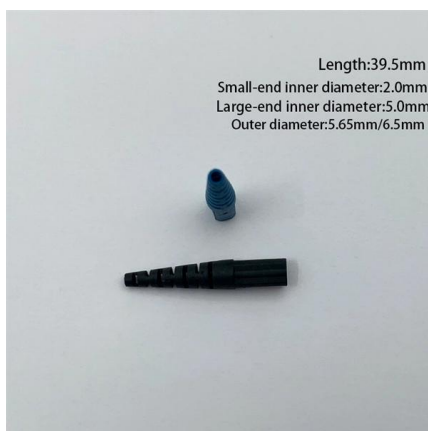

Multi-Loose Tube Fiber Cable

Universal (Indoor/Outdoor) dry core optical fiber Multi Loose Tube cable with glass yarns as strength member and Low Smoke Zero Halogen outer jacket. Product

[Contact Us](#)

Enbeam OS2 Armoured CST Fibre Optic Cable Loose Tube 96 Core

Excel corrugated steel tape (CST) OS2 9/125um armoured loose tube optical fibre cables have been designed specifically for applications requiring a high degree of mechanical protection.

[Contact Us](#)

ADSS (All-dielectric Self-supporting) optical fibre cable is a type of

ADSS Fiber Optic Cable ADSS (All-dielectric Self-supporting) optical fibre cable is a type of self-supporting aerial fiber optic cable designed for aerial installation and deployment and is suitable for

[Contact Us](#)

vocab.txt · Dajulster/Job_compatibility_model at

We're on a journey to advance and democratize artificial intelligence through open source and open science.

[Contact Us](#)

2-144 Cores GYFTC8S Aerial Stranded