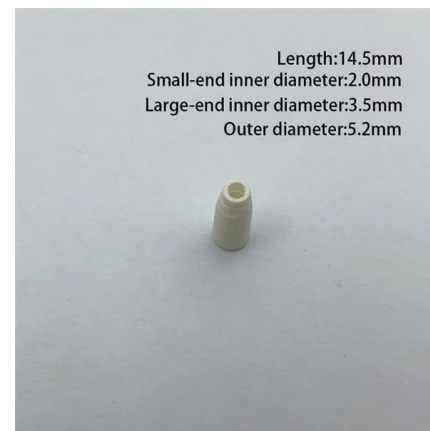

How To Ground A House Electrical System: A Step-By-Step Guide

How To Ground A House Electrical System: Ensure the safety of your home with our Learn the basics and importance of

[Contact Us](#)