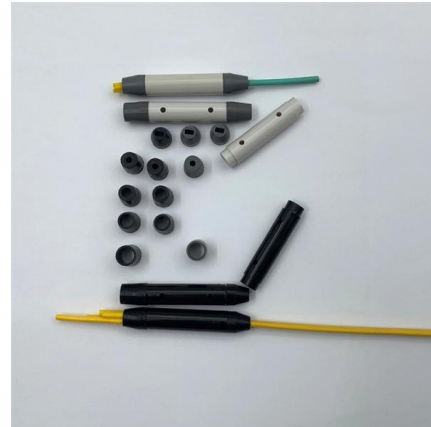

[Contact Us](#)

Cleaning Pen Optical Cleaner Optical Fiber Connector High

Extensible tip reaches recessed connector. Item No.: for SC/FC/ST Cleaning Pen. The cleaning can be rotated 180 degrees for comprehensive cleaning. Cleaning ability: up to 99%. Due to various factors

[Contact Us](#)

B3 Optical Fiber Visual Fault Locator (Red Light Pen)

This compact and lightweight tool is an essential instrument for field technicians and network engineers, allowing quick and efficient identification of fiber breakpoints, poor connections,

[Contact Us](#)

Light Pen 10mW

With a powerful 10mW output, the Light Pen emits a bright, visible red laser beam that can easily trace the path of fiber optic cables and detect any faults or breaks

[Contact Us](#)