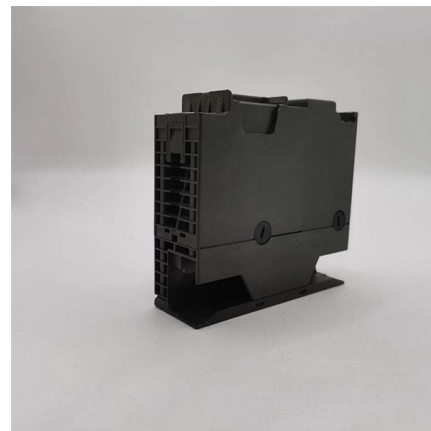

Visual Fault Locator Pen Type

It locates breakpoints, poor connections, bends or cracks in fibre optic cables, can locate faults in an OTDR dead zone and is used for end-to-end visual fibre

[Contact Us](#)