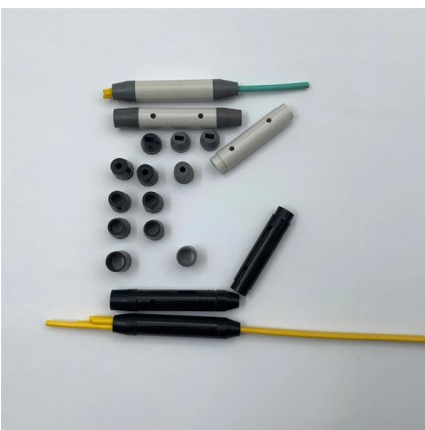

What is a Fiber Termination Box Called?

Definition A fiber termination box, often referred to as an optical distribution box or fiber distribution box, is a protective enclosure used to

[Contact Us](#)

Fiber Optic Cable Installation Process: Connecting Homes

The fiber optic cable installation process, meaning connecting homes with internet service, is becoming increasingly critical and important to understand.