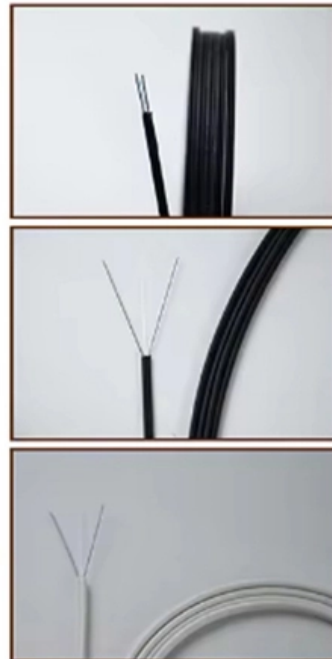

# **What is the box for the fiber optic cable connection to the home called**

## Overview

---

The box on your wall is called an Optical Network Terminal, or ONT for short. It's a small piece of equipment installed by Openreach, the company that owns and maintains the UK's broadband network, and it acts as the entry point for your Full Fibre broadband connection. There are several lights on the ONT, when these lights change colour or flash, it means something is happening. What is this device for and what is it called?

The device in the image is a fiber optic terminal box, specifically designed for managing fiber optic cables and connections.

## How is Fiber Internet Installed? Everything You Need to

A small box on the outside of your home called a NID is installed and the fiber is coiled in there and connected to a fiber that runs into the home. The