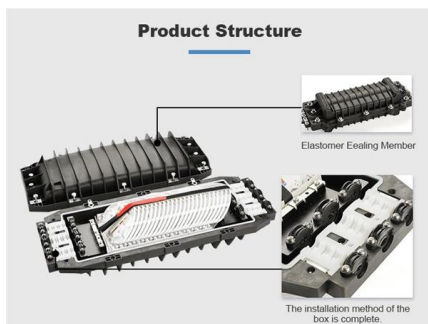

What is Micron Cartridge Filter and pore size of MCF

Cartridge filters have industrial uses such as food processing, chemical processing, as the final phase of protection for reverse osmosis membranes, potable water

[Contact Us](#)