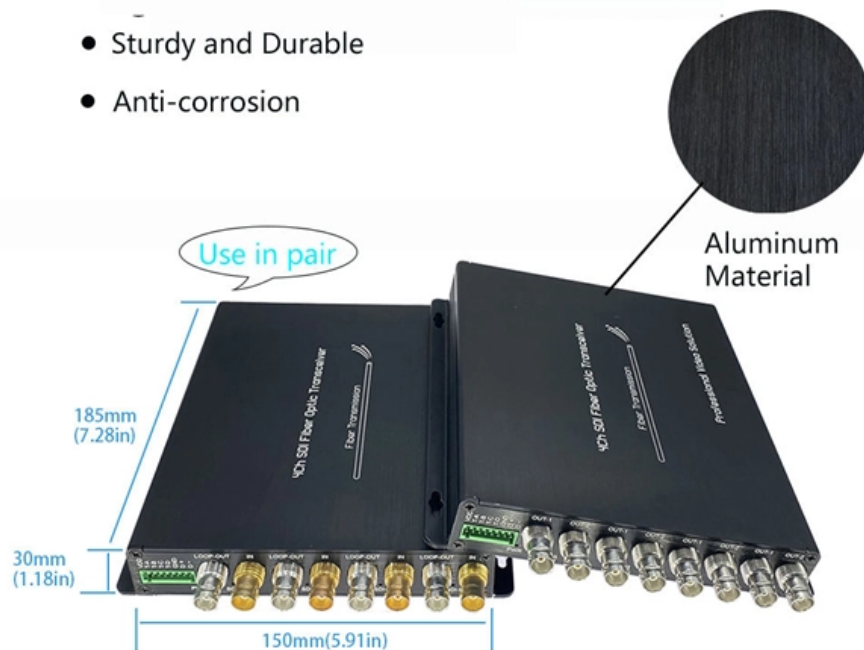

What is an optical distribution box in the convergence of telecommunications broadcasting and the internet

High Quality Aluminum Housing with Compact Size

- Sturdy and Durable
- Anti-corrosion

Overview

An Optical Distribution Frame (ODF) is a specialized enclosure designed to manage, connect, protect, and distribute fiber optic cables in telecom and data networks. Think of it as a centralized hub where fibers are terminated, spliced, patched, and routed—ensuring every connection is organized. As fiber optic infrastructure expands to meet the demands of cloud computing, streaming, and high-speed connectivity, managing the sheer volume of cables has become a complex challenge. Proper cable management not only ensures stability but also extends the lifespan of fiber links and improves.