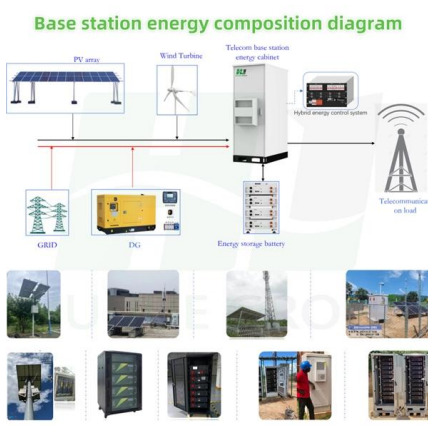

Local convergence points evolve , Lightwave Online

By Mark Conner and Catherine McNaught Compact local convergence points bring a new degree of economy to telco and cable MSO access architectures. The local

[Contact Us](#)

What Is an Optical Distribution Network (ODN)? - The Ultimate Guide

? What Is an Optical Distribution Network (ODN)? An Optical Distribution Network is a passive optical transmission system composed of optical fibers, splitters, distribution frames, and