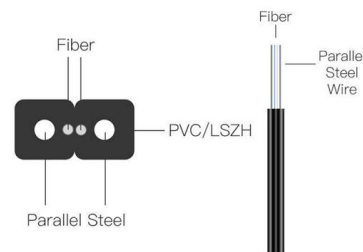

What Is ONT? Understand Optical Network Terminal in

An Optical Network Terminal (ONT) is a critical device in fiber-optic networks, enabling high-speed, stable connectivity for homes, businesses, hotels,

[Contact Us](#)