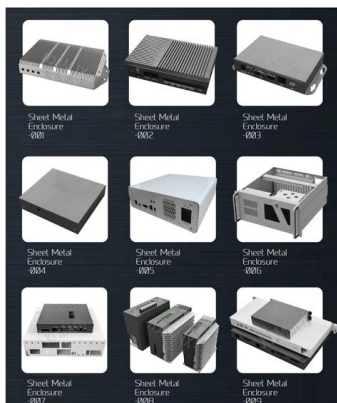

[Contact Us](#)

Modular Cooking Range Linethermaline 90

Burners are protected by 1.4509 (AISI 441) stainless steel deflective trays avoiding flare-ups and providing even heat distribution. All major components may be easily accessed from the front.