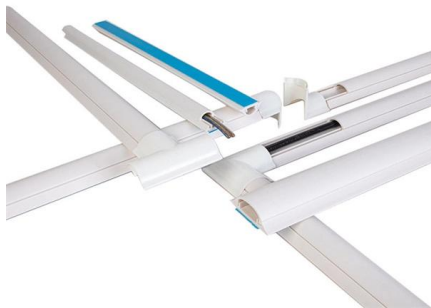

GCS Switchgear Distribution Box Customizable Manufacturer Power

GCS Switchgear Distribution Box Customizable Manufacturer Power Distribution Stability IP67 Industrial Use No reviews yet Henan Huamei Electrical Technology Co., Ltd. Custom Manufacturer

[Contact Us](#)

Per diem rates

Per diem rates We establish the per diem rates that federal agencies use to reimburse their employees for lodging and meals and incidental expenses incurred while on official travel within

[Contact Us](#)

Understanding Distribution Boxes: A Comprehensive Guide

A distribution box, also known as a power distribution box or electrical distribution box, is used to distribute electrical power safely to multiple

[Contact Us](#)