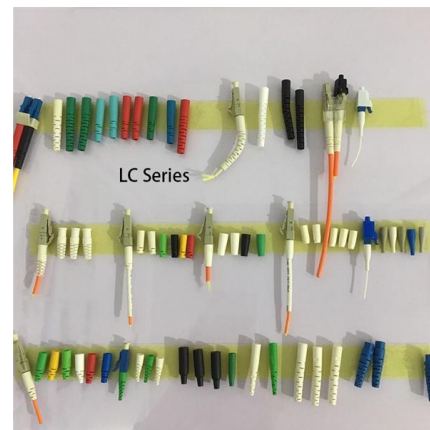

8 core fiber optic splice box

Types of 8-Core Fiber Optic Splice Boxes An 8-core fiber optic splice box is a critical component in fiber optic networks designed to protect spliced fiber cables, ensuring signal integrity and long-term

[Contact Us](#)