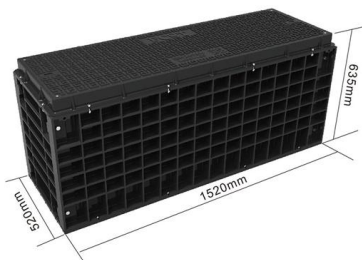

48 96 Core Fiber Optic Splice Closure IP68 Waterproof ABS Joint Box

48 96 Core Fiber Optic Splice Closure IP68 Waterproof ABS Joint Box FTTH Aerial Horizontal OFC Optical Fiber Cable Fusion Box No reviews yet certified Cixi Yaxun Communication Equipment Co.,

[Contact Us](#)