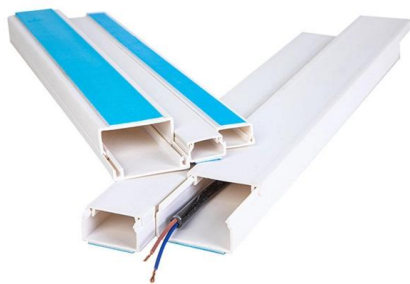

What is a 108-core fiber optic splice

What is a 108-core fiber optic splice

Fibra Optica 24 Cores 96 Cores FTTH Splice Joint Closure Fiber Optic

Type Fiber optic distribution box Use FTTH FTTA FTTX Model Number EFATC-0216H Brand Name Etech Place of Origin Guangdong, China Product name: 24cores Fiber Optic Distribution Box Place

[Contact Us](#)

Fiber Optic Splicing: Examining the Factors that Affect

Fiber splicing is one way to join two optical fibers together so the light energy from one optical fiber can be transferred to another optical fiber. A fiber splice is the permanent connection of

[Contact Us](#)

72 Core Inline Fiber Optic Splice Closure Use as Optical

This 72 core inline fiber splice closure can be used as fiber optic distribution box that designed for optical splitting, fiber splicing, cable joint, termination and distribution.

[Contact Us](#)

What is Fiber Optic Cable Splicing?

A mechanical splice is an optical fiber connection that is adjusted and maintained in place by an assembly that employs an indexing fluid to keep the fibers aligned.