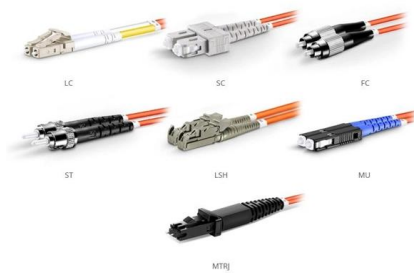

OM1 Fiber Patch Cable Family