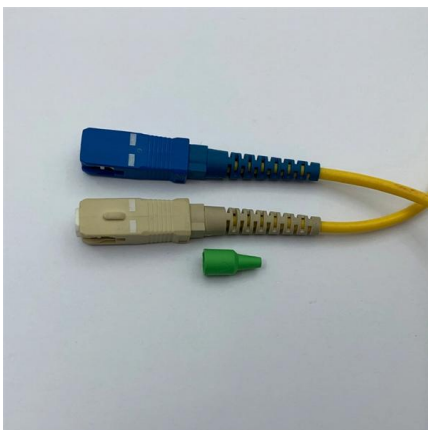

What does PZ mean?

What does PZ mean? Are you looking for the meanings of PZ? On the following image, you can see major definitions of PZ. If you want, you can also download

[Contact Us](#)