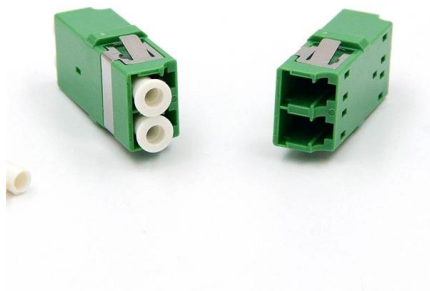

What Does pz Stand For? Pièze, a Unit of Pressure

The abbreviation pz stands for pièze, a metric, mts (non-SI) unit of pressure popular in the Soviet Union or perhaps 18th-century France. 1 pz =

[Contact Us](#)

PZ stands for Pièze (measure of pressure) , Abbreviation Finder

PZ => Pièze (measure of pressure) Due to the various interpretations of PZ, this acronym can cause ambiguity and confusion, especially among audiences unfamiliar with its meanings. Additionally,

[Contact Us](#)

PZ30 terminal distribution box-Feiling power technology

PZ30 terminal distribution box PZ30 terminal distribution box is divided into two types: concealed installation and open installation. It is suitable for terminal distribution circuits with AC 50Hz, voltage

[Contact Us](#)