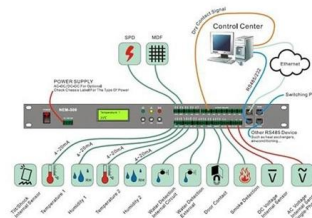

PZ30 Distribution Box

PZ30 distribution box is suitable 50HZ, 500V and below, load current is not greater than 100A single-phase and three-phase circuits.

[Contact Us](#)

pz