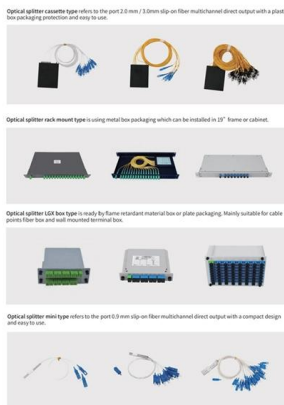

Why Utah residents are protesting a massive AI data center

Some residents are concerned that the heat and emissions created by a 9-gigawatt data center -- more than double the energy the entire state of Utah uses in a year -- and a power plant

[Contact Us](#)