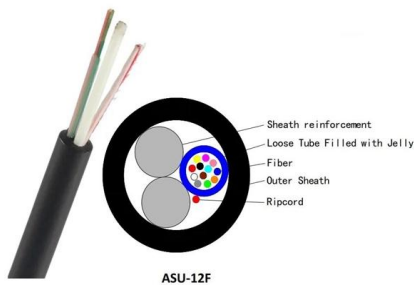

## Overview

---

Among the various options available, rod supports and angle steel supports are two of the most commonly used types in cable tray installations. This article will explore the key differences between these two types of supports, providing you with essential insights to make an informed decision for. ABB saves time and labor with its comprehensive lines of metal framing and cable tray, including the industry's only 100% plated products, our 1 1/2" modular system, and hundreds of accessories to complete any job. Cable ladder systems and cable tray systems shall be manufactured in accordance with BS EN 61537, channel support.

## What are the supports for metal cable trays

---

### Types Of Cable Tray Support

When it comes to cable tray support systems, there are a variety of options available in the market. From lightweight aluminum and fiberglass trays to

[Contact Us](#)

### Cable Tray Support: Rod vs. Angle Steel

Learn about the different types of cable tray support, including rod supports and angle steel supports, and how to choose the right one for your

[Contact Us](#)