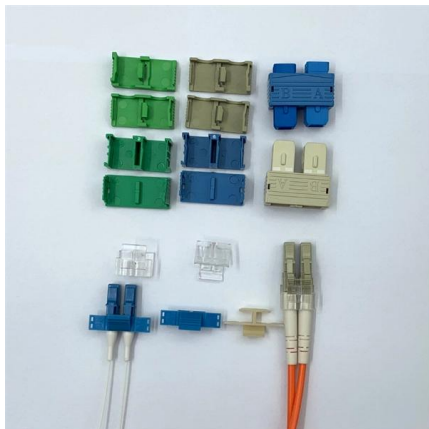

What are the dimensions of a standard electrical distribution box in

---

Electrical Control Panels & Distribution Boxes: Sizes,

This guide explores control panels, electrical boxes, breaker panels, bus bars, junction boxes, and custom enclosures to help you understand their

[Contact Us](#)

PowerPoint Presentation

We can also design & supply distribution boards to any non standard requirements. Please contact our sales/design department regarding such enquiries for technical details and physical dimensions.

[Contact Us](#)

Get 20 Ft, 10 Ft And 40 Ft Shipping Containers For Sale

What are the dimensions of shipping containers? Standard ISO Shipping Containers are generally 8 ft wide and come in 10ft, 20ft and 40ft long sizes. There are also

[Contact Us](#)

Requirements And Specifications For Installation Of

In flammable and explosive environments, explosion-proof distribution boxes should be selected and explosion-proof treatment should be carried out.