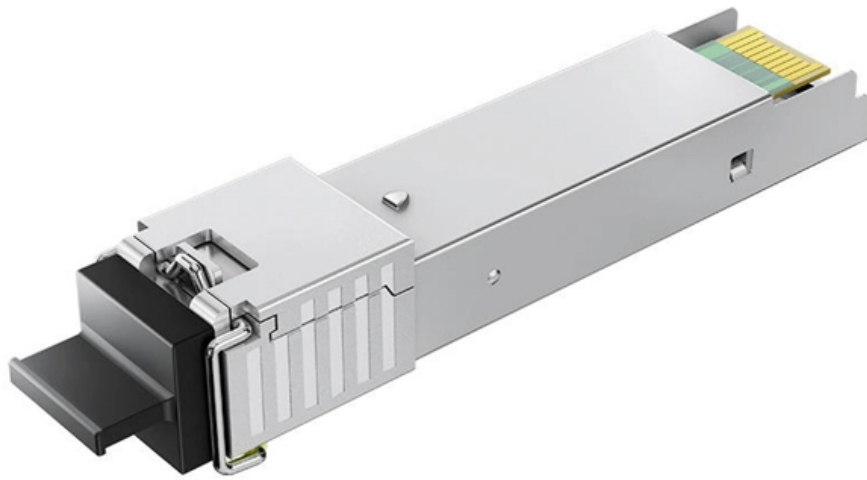

What are the components for junction boxes and aluminum blocks

What are the components for junction boxes and aluminum blocks

Terminal and Junction Boxes Selection Guide: Types, Features

Description Terminal and junction boxes are used to house electrical components and facilitate wiring. Selection Considerations When selecting terminal or junction boxes, correct size and adequate

[Contact Us](#)

Junction Box: Its Parts, Diagram, and How it Works

In this reading, we will delve into the definition of a junction box, its various functions, components, types of diagrams, and its operation. We'll also discuss its maintenance, how to choose the right size, and

What does a junction box look like? Characteristics and types

A junction box is made of metal (aluminum, 304/316L stainless steel), plastic derivatives, or composite materials. It is used

[Contact Us](#)

[Contact Us](#)

What Is A Junction Box - The Ultimate Guide

A junction box is a very simple structure with basic components. It is a plastic or metallic enclosure having either wire connectors, terminal blocks, or is