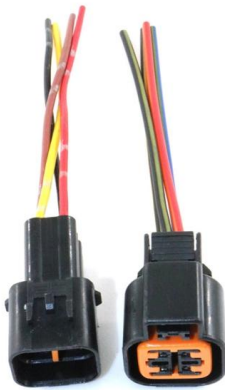

Electric Junction Boxes of Aluminium

At Conex Aluminium Components, we specialize in manufacturing ****Electric Junction Boxes of Aluminium**** that are engineered for superior performance in electrical

[Contact Us](#)

Aluminum enclosures , Terminal box , Junction box

Terminal blocks and cable glands of common manufacturers are available from stock. However, we will procure any desired component to provide you with an

[Contact Us](#)

JUNCTION BOXES?TERMINAL BLOCK BOXES

CATEGORY: JUNCTION BOX?TERMINAL BLOCK BOX?WIRING BOX?DISTRIBUTION BOX?ELECTRICAL ENCLOSURE Waterproof junction box

[Contact Us](#)