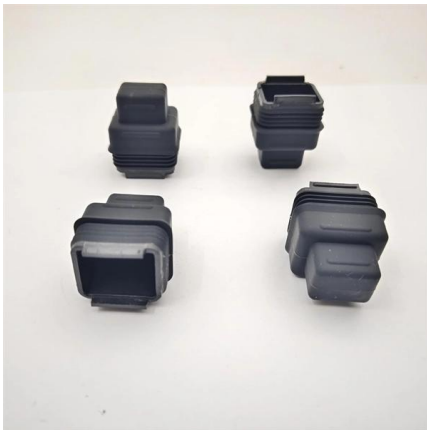

[Contact Us](#)

Junction Box with Terminal Block for Safe and

A junction box is a protective enclosure used to house wire connections. A terminal block, on the other hand, is a modular connector that

[Contact Us](#)

What does a junction box look like?

A junction box is made of metal (aluminum, 304/316L stainless steel), plastic derivatives, or composite materials. It is used

[Contact Us](#)

Junction Boxes

Hughey and Phillips Weathertight Junction Boxes are made of cast aluminum. Each box is of adequate size for the number of terminals to enable proper and simplified installation. All boxes are furnished