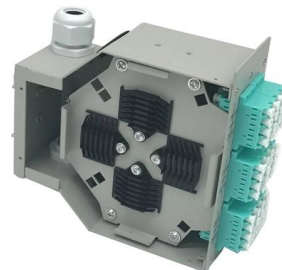

Data Center Infrastructure Wiring Cabling Management

Data Center Infrastructure Wiring Cabling Management System Solutions Polymer Trough Type Cable Tray, Find Details and Price about Polymer Cable Tray

[Contact Us](#)

Plastibeton® Cable Trench , Oldcastle