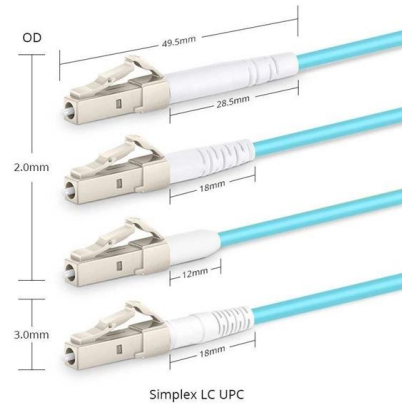

Premium Trough Type Cable Tray Systems

Discover high-quality trough type cable tray systems offering exceptional load capacity, superior cable protection, and flexible installation options for industrial, commercial, and data center applications.

[Contact Us](#)