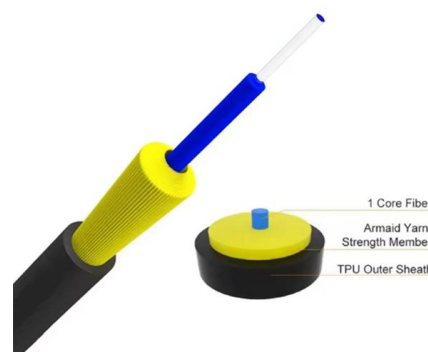

Welding Socket DB Panel Service Provider from Thane

A Welding Socket Distribution Board (DB) Panel is an electrical panel designed specifically for welding operations, providing a safe and efficient method of

[Contact Us](#)