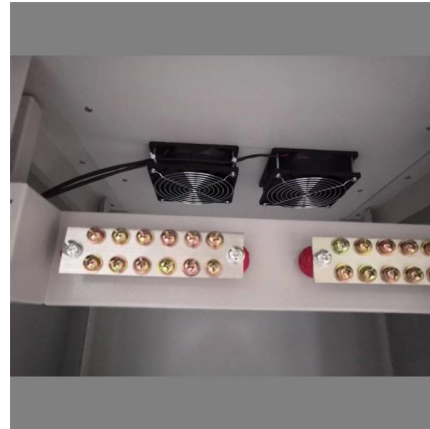

### **Assemble network cabinet 12u weak current box 6u**

Enjoy Free Shipping Worldwide! Limited Time Sale Easy Return.

[Contact Us](#)