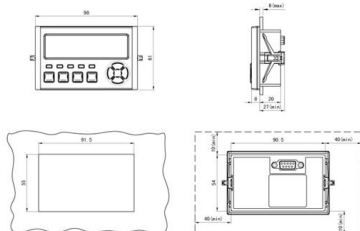

Assemble network cabinet 12u weak current box 6u

Buy Assemble network cabinet 12u weak current box 6u monitoring equipment 19 inch standard 4u wall hanging small 9u exchange at Aliexpress for . Find more 15, 15380309 and 405 products.

[Contact Us](#)