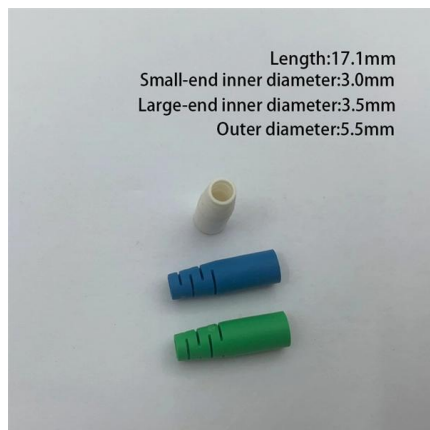

U Wall-Mounted Weak Current Box, 12U