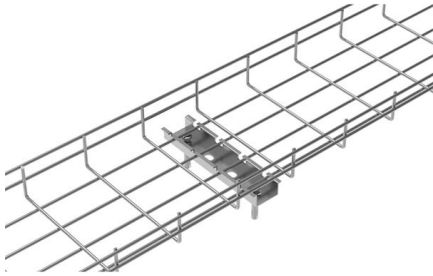

Weak current network assembly cabinet

Yaqi White Industrial Aging Test Socket Weak Current Cabinet 2-Hole

Buy Yaqi White Industrial Aging Test Socket Weak Current Cabinet 2-Hole Multi-Position Wireless PDU Cabinet with Wire Power Strip Routing online at Lazada Philippines. Discount prices and promotional

[Contact Us](#)

Data Cabinets , Server Racks enclosure , IP Outdoor

We offer all level of integration from custom builds to assisted design and staging, and have a wide range of IP55 rated and IP65 rated external floor cabinets, fibre

[Contact Us](#)