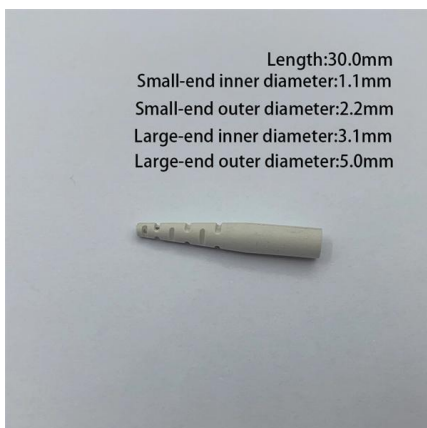

Factory Supply Waterproof 4 Core FTTH Fiber Optic Distribution Box

Do you provide ODM/OEM service?A: Yes, welcome your OEM/ODM order, we also have professional sales and designer can provide your most suitable solution for you.

[Contact Us](#)