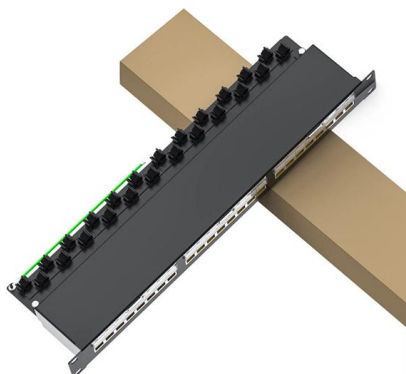

Cable Tray Systems , Cable Management Trays , Metsec

Our Cable Tray Systems and cable management
trays offer high quality steel and galvanised steel
solutions for the mechanical and electrical
services industries.

[Contact Us](#)