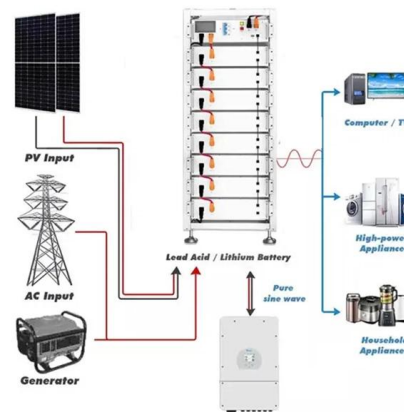

Steel Cable Tray , 610 Series Cable Runway , Snake Tray

Steel cable tray is high strength and accommodates needs for high capacity applications in data centers, telecommunication rooms & highly cabled facilities.

[Contact Us](#)

Steel Cable Tray , Strong And Reliable Cable

Steel Cable Tray Steel cable trays offer a practical and durable solution for cable management in industrial and commercial applications. Built from high-quality

[Contact Us](#)

Cable Tray, Cable Trunking, Cable Ladder, Perforated

Custom Cable Trays We Made By Categories Cable trunking is the widely used wire management system which is engineered to support and protect electrical wires

[Contact Us](#)

Fast shipment in stock Default white and black, contact customer service for notes

4U standard model