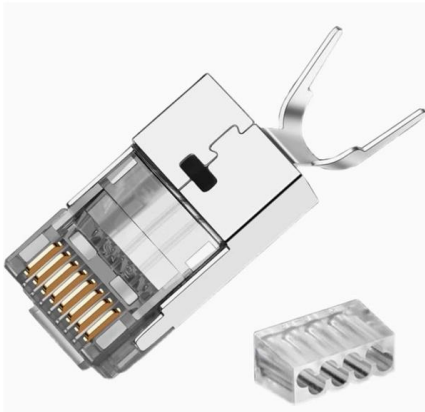

2 port Indoor Wall Mounted FTTH Optical Fiber

This 2 port Indoor Wall Mounted Optical Fiber Distribution Box FTTH Termination Box is used for splicing and termination between indoor SC LC FC fiber optic

[Contact Us](#)

Fiber Wall Boxes

CommScope wall boxes offer efficient fiber connectivity. Easy installation, versatile sizes, and superior cable management.

[Contact Us](#)

24 Ports Wall Mounted Fiber Splitter Distribution Box

The 24 ports optical fiber cable distribution box is capable of housing 24 sc or 12 lc duplex adapters, supporting max 24 cores termination. It can accommodate two

[Contact Us](#)