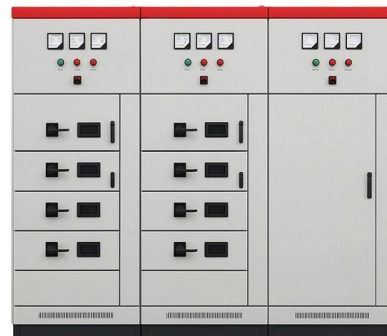

[Contact Us](#)

Wall Mounted Optical Fiber Distribution Boxes for FTTH

FTTH Optical Fiber Distribution Boxes are available for the distribution and terminal connection for various kinds of optical fiber system, Some are used for indoor