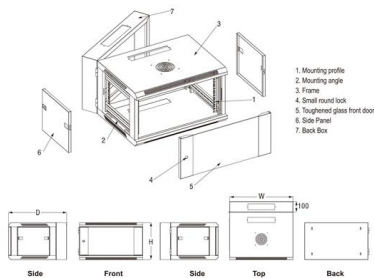

Topaz WDB15100X 1" 1-Gang Deep Weatherproof Box

Retail Price: $26.90 / ea Your Price: $11.70 / ea Total Available: Topaz Orders Over $150 Usually Ship In 1-2 Business Days,Otherwise 1-2 Weeks

[Contact Us](#)