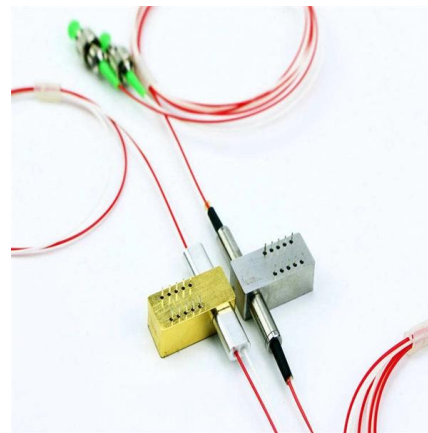

1 Gang Rectangular WP Box

Dupro 1G50-3 1 Gang Rectangular WP Box, o For use in branch circuit wiring in wet, damp or dry locations. o May be used as a weatherproof junction box, or as a

[Contact Us](#)