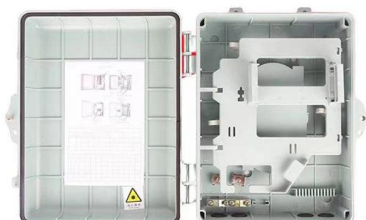

Leviton WP1 1-Gang Single Device Receptacle Wallplate, Weather

Leviton's full line of Weather Resistant Covers are ruggedly constructed to seal out moisture, dust, debris and insects, while providing easy access to receptacles. Industrial Grade covers are designed

[Contact Us](#)