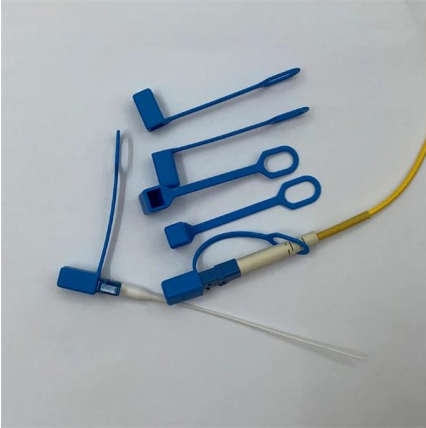

WP1 distribution box price

WP1 distribution box price

Electrical Boxes & Pull Boxes

Electrical Boxes & Pull Boxes View 2 x 4 Inch
Utility Boxes From PHP 19.25 4 x 4 Inch Junction
Boxes From PHP 20.15

[Contact Us](#)