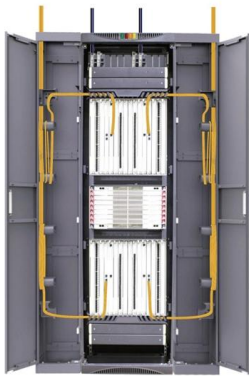

Aurora IBT-1-WP1-B AV Distribution Wall Plate (Black)

Aurora IBT-1-WP1-B AV Distribution Wall Plate (Black) Part #: IBT-1-WP1-B Satisfaction Guaranteed! Our Price: $898.00

[Contact Us](#)