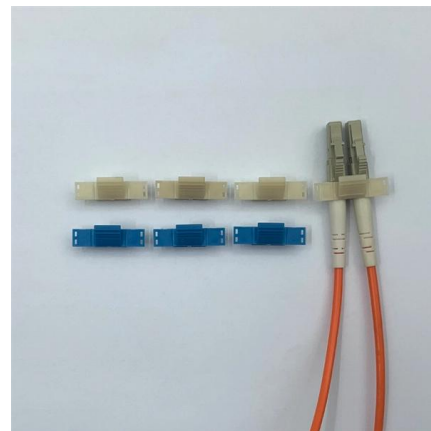

Venezuela will export fiber optics

Venezuela will become the second Latin American country to export fiber optics, once the factory is installed at the Almacenadora Catia La Mar facility in La Guaira state, Governor José

[Contact Us](#)