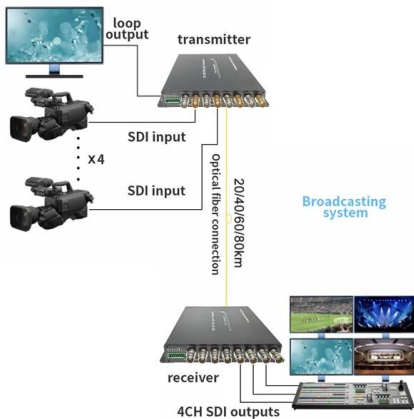

Vass small busbar

Vass small busbar

ABB WavePro R

ABB WavePro-R Cast Resin Busway is a high performance low-voltage busbar system. The cast resin forms an external surface which provides a watertight barrier around the current carrying conductors.

[Contact Us](#)

Vass Electrobar Busway System 240V 20A

With a voltage rating of 240V and a current capacity of 20A, this busway system is well-suited for delivering reliable and high-performance electrical power within industrial facilities.

Busbars and Connectors in Indoor & Outdoor Installations What is Electric Busbar? A conductor or group of conductor used to collect the power from incoming feeders

[Contact Us](#)

Busbar

The multiple smaller cables are run within wire duct to each individual device. The busbar can replace all these parts as well as offer several key advantages over a traditional block and cable design. Except

Busbar systems

RiLine busbar systems for individual switchgear and controlgear. Complete solutions up to 1600 A for AC or DC applications.

[Contact Us](#)

(PDF) VASS Electrobar Busway Systems

Vass Electrobar Busway - Installed Underfloor (during construction).o Take off positions at every 150mm are protected by Automatic Safety Shutters which prevent unintended access to live Busbars o 4