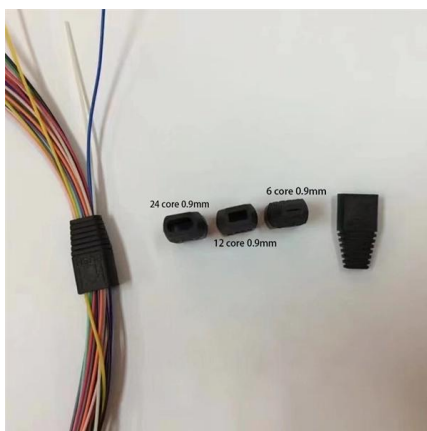

Vass Electrical Industries

Our Electrobar Busway range encompasses high power 800A to 7000A AC and 12,100A DC High Power Systems as well as 80A-700A above or below rack IT Busway Systems.

[Contact Us](#)

Busbar Systems