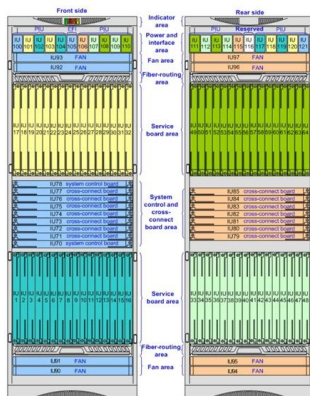

Which Fiber Optic Junction Box is Best?

When it comes to fiber optic junction boxes, a variety of options are available. Usually, a common question asked by customers is which box is best for their application.

[Contact Us](#)

Fiber Terminal Box vs Junction Box: Key Differences

Compare fiber terminal box vs junction box in functions, applications, and installation. Learn which suits FTTH fiber vs electrical wiring.

[Contact Us](#)

Optical Cable Junction Boxes: Functions and Features

In summary, Optical cable junction boxes are fundamental pieces in the fabric of modern communications, guaranteeing the integrity of optical fibers

[Contact Us](#)