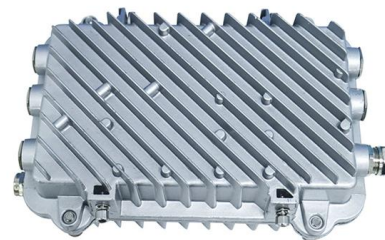

Fiber Optic Distribution Box FAQs

Grounding testing: test the grounding resistance of the metal shell to ensure safety during use. Fiber optic distribution boxes play a crucial role in the distribution of

[Contact Us](#)