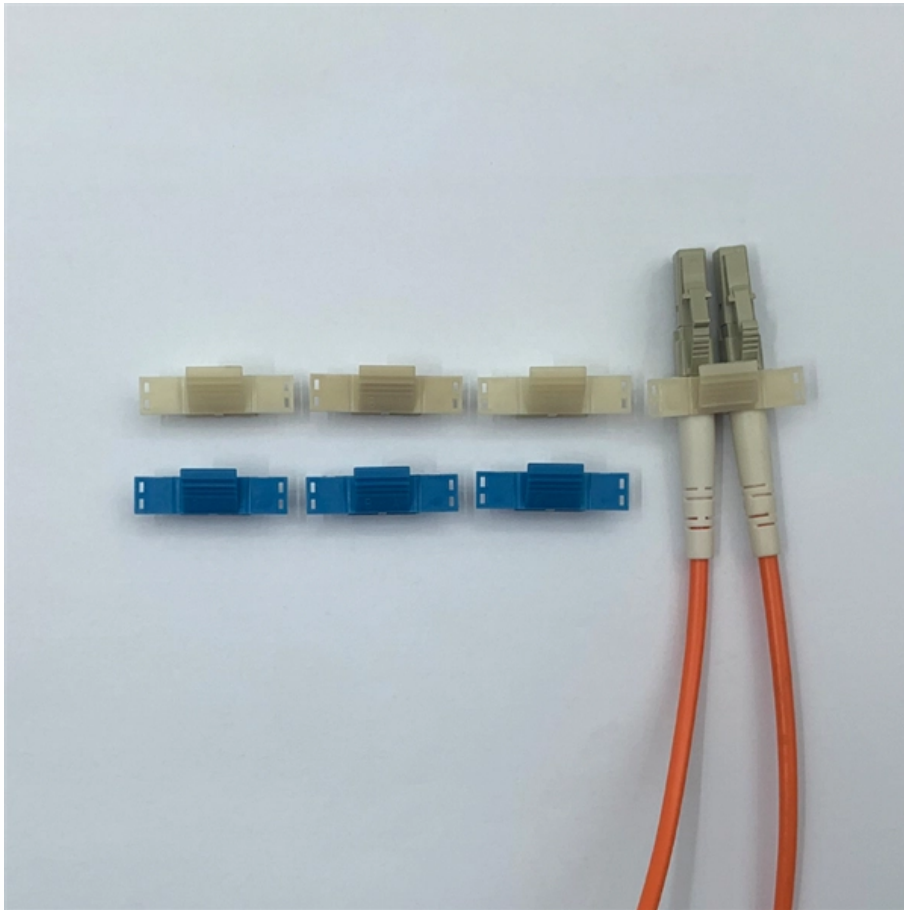

Vanuatu Fiberglass Ladder Cable Tray Factory

Vanuatu Fiberglass Ladder Cable Tray Factory

4-port 8-core LC wall-mounted fiber terminal box (empty frame)

Surface painted Scientific plate fiber Cold-rolled steel plate

Lifetime quality assurance

Free shipping

Customizable for telecommunication

FRP Cable Tray and Ladder System (Fiberglass Reinforced Plastic)

Tray fiberglass system are classified into two type, ladder type and channel type. Ladder type is a prefabricated fiberglass structure consisting of two longitudinal side rails connected by individual

[Contact Us](#)

Fiberglass Cable Tray

Looking for durable and corrosion-resistant Fiberglass Cable Tray? Our lightweight, high-strength trays offer long-lasting performance. Order now!

[Contact Us](#)

Length:17.1mm
Small-end inner diameter:1.2mm
Large-end inner diameter:3.5mm
Outer diameter:5.5mm

Tested for ABS, NEMA and IEC, B-Line series fiberglass cable tray is ideal for harsh, marine and caustic environments. Learn about its corrosion resistant properties.

Cable Tray Manufacturers

Our cable tray factory specializes in producing durable, corrosion-resistant, and lightweight FRP cable trays and GRP cable trays, as well as epoxy cable trays and FRP GRP cable ladder covers.