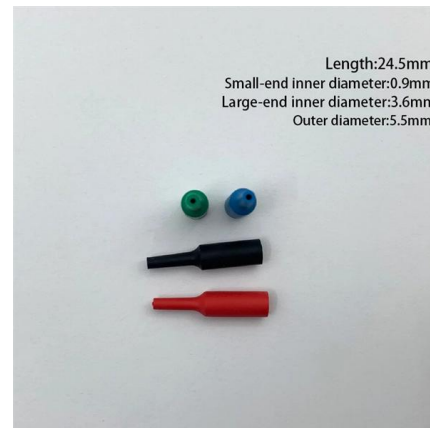

UGreen 2-Port HDMI KVM Switch Box - Abacus

CM200/50744 Description Product details: 100% Brand New from Factory and High Quality Economical Price Sold and Shipped from Singapore (hence faster

[Contact Us](#)

UGREEN CM200 (50744) 2 in-1 Out HDMI KVM Switch

Buy UGREEN CM200 (50744) 2 in 1 Out HDMI KVM Switch Box at Global Brand PLC in Bangladesh. Order Online for the Best Price or Visit the Nearest Branch.