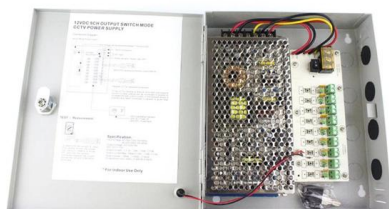

UGREEN KVM Switch 2 in 1 Out 4K HDMI Switcher Box

KVM Switch 2 Port HDMI: UGREEN KVM switcher allows you to control 2 computers with only the 4K display screen and one set of controls (mouse and keyboard). It

[Contact Us](#)