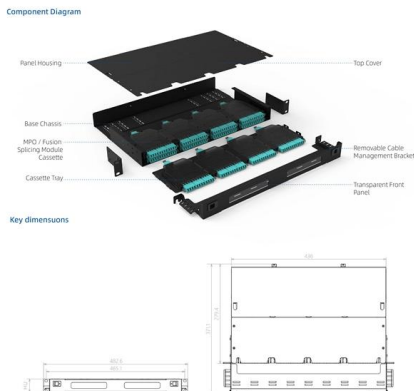

UGREEN 2-IN-1 OUT KVM HDMI SWITCH BOX #50744

4K HDMI Resolution, 3 Switching Modes, 2 HDMI Switch Ports, 1 Button Switching.

[Contact Us](#)

UGREEN HDMI KVM SWITCH 2 IN 1 OUT 4K HDMI

UG-CM200-50744 HDMI KVM Switch 2 In 1 Out 4K HDMI Switch box Ugreen HDMI KVM Switch allows you to share one USB keyboard, USB mouse, and monitor to