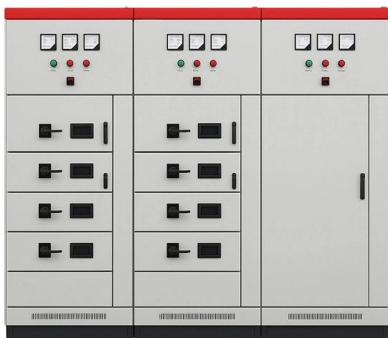

CABLE TRAYS GENERAL INFORMATION AND

Using cable trays as walkways can cause personal injury and also damage cable tray and installed cables. Performances of cable tray systems are dependent on

[Contact Us](#)

CABLE TRAY, CABLE LADDER, CABLE TRUNKING CATALOGUE

Fitting and accessories. with the same or different width of the cable run. All fittings are available in sizes and types corresponding to the straight cable tray sections. These fittings are including: elbow,

[Contact Us](#)

Cable Tray Types & Installation Guide , Enagalxy

Learn cable tray types, uses, and installation basics to support safe, efficient electrical and water supply pipe systems in your project.

[Contact Us](#)