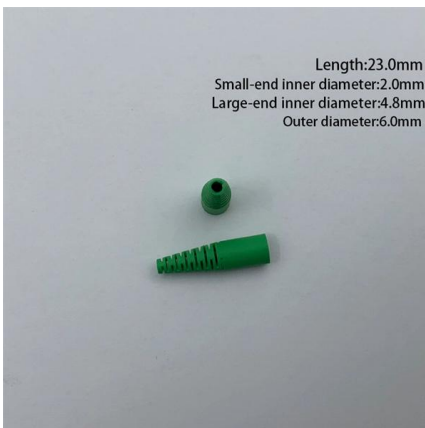

CABLE TRAY SYSTEMS GUIDE

Cable Tray Systems Guide HUBBELL Hubbell Wiring Device-Kellems and Hubbell Premise Wiring are divisions of Hubbell Incorporated, a U.S. headquartered manufacturer with over 130 years of

[Contact Us](#)