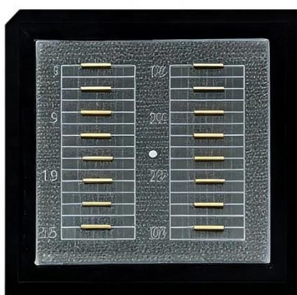

Types of Cable Trays - Advantages, Applications and Sizes

Explore the types of cable trays, their advantages, applications, and standard sizes. Learn how they improve cable management and support various industries.

[Contact Us](#)

Cable Tray Horizontal Vertical Upper Right Elbows

Jiangsu Holdee Electric Co.,Ltd is one of the most professional and largest cable tray manufacturers in China. We can provide you with any type and any material of

[Contact Us](#)

CABLE TRAY, CABLE LADDER, CABLE TRUNKING CATALOGUE

Cable Trunking. Straight sections of solid bottom cable trays constructed from single sheet of metal, providing excellent protection from external damage, they are used primarily for intrumental control,

[Contact Us](#)

CABLE TRAY SYSTEMS GUIDE

It is designed for mechanical support and strain relief in long runs of cable and creates a smooth gradual bend for cable. Rail and stringer material is 16 ga steel tubing.

[Contact Us](#)