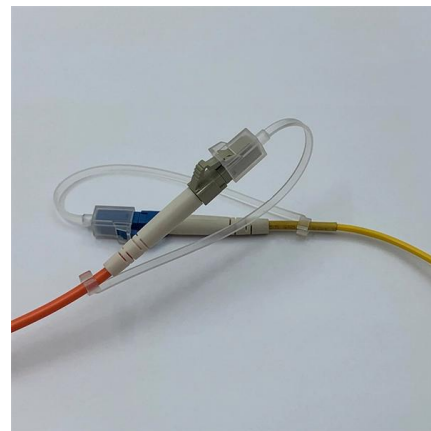

INDOOR BUTTERFLY CABLE

Structurally for GJPFJV (GJPFJV) [nonmetal strength, tight covered, jacketed by PVC (or LSZH) optical cable for indoor communication] optical cable, the jacket material with high bonding strength is

[Contact Us](#)