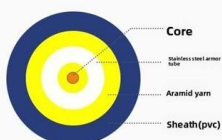

Armored optical cable

Distribution Boxes , Wiggin Means Precast

We manufacture and stock Distributions Boxes in various sizes from 3 outlets to 14 outlets:

[Contact Us](#)