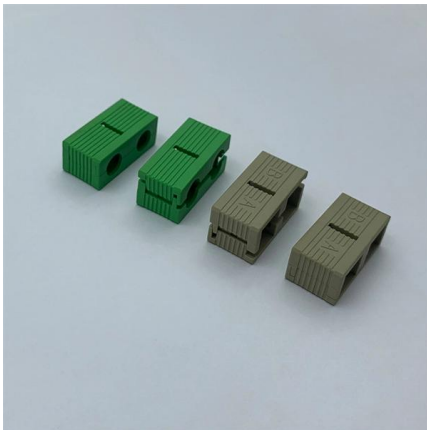

US Level 3 Distribution Box Dimensions

Overview

It describes HA, HK, and LGD series boxes with dimensions ranging from 100-415mm in length, 105-323mm in width, and 75-140mm in height. American Distribution Boxes are made of high-density polyethylene for years of dependable use. Inlet and outlet elevations are positioned to provide equal distribution and meet most local codes. neutral and protective-earth screw type conductor terminals 33 1MU devices / row. Check out this quick guide: Think about how many devices you need, where you will install the box, and the environment.

[Contact Us](#)

Understanding Distribution Boxes: A Comprehensive Guide

A distribution box, also known as a power distribution box or electrical distribution box, is used to distribute electrical power safely to multiple

3 Outlet D-Box

The 3-Outlet Distribution Box is a concrete box designed for distribution of effluent wastewater to a home's leach field. The 3-outlet is used for small leach fields with

[Contact Us](#)

Distribution Boxes , Wiggin Means Precast